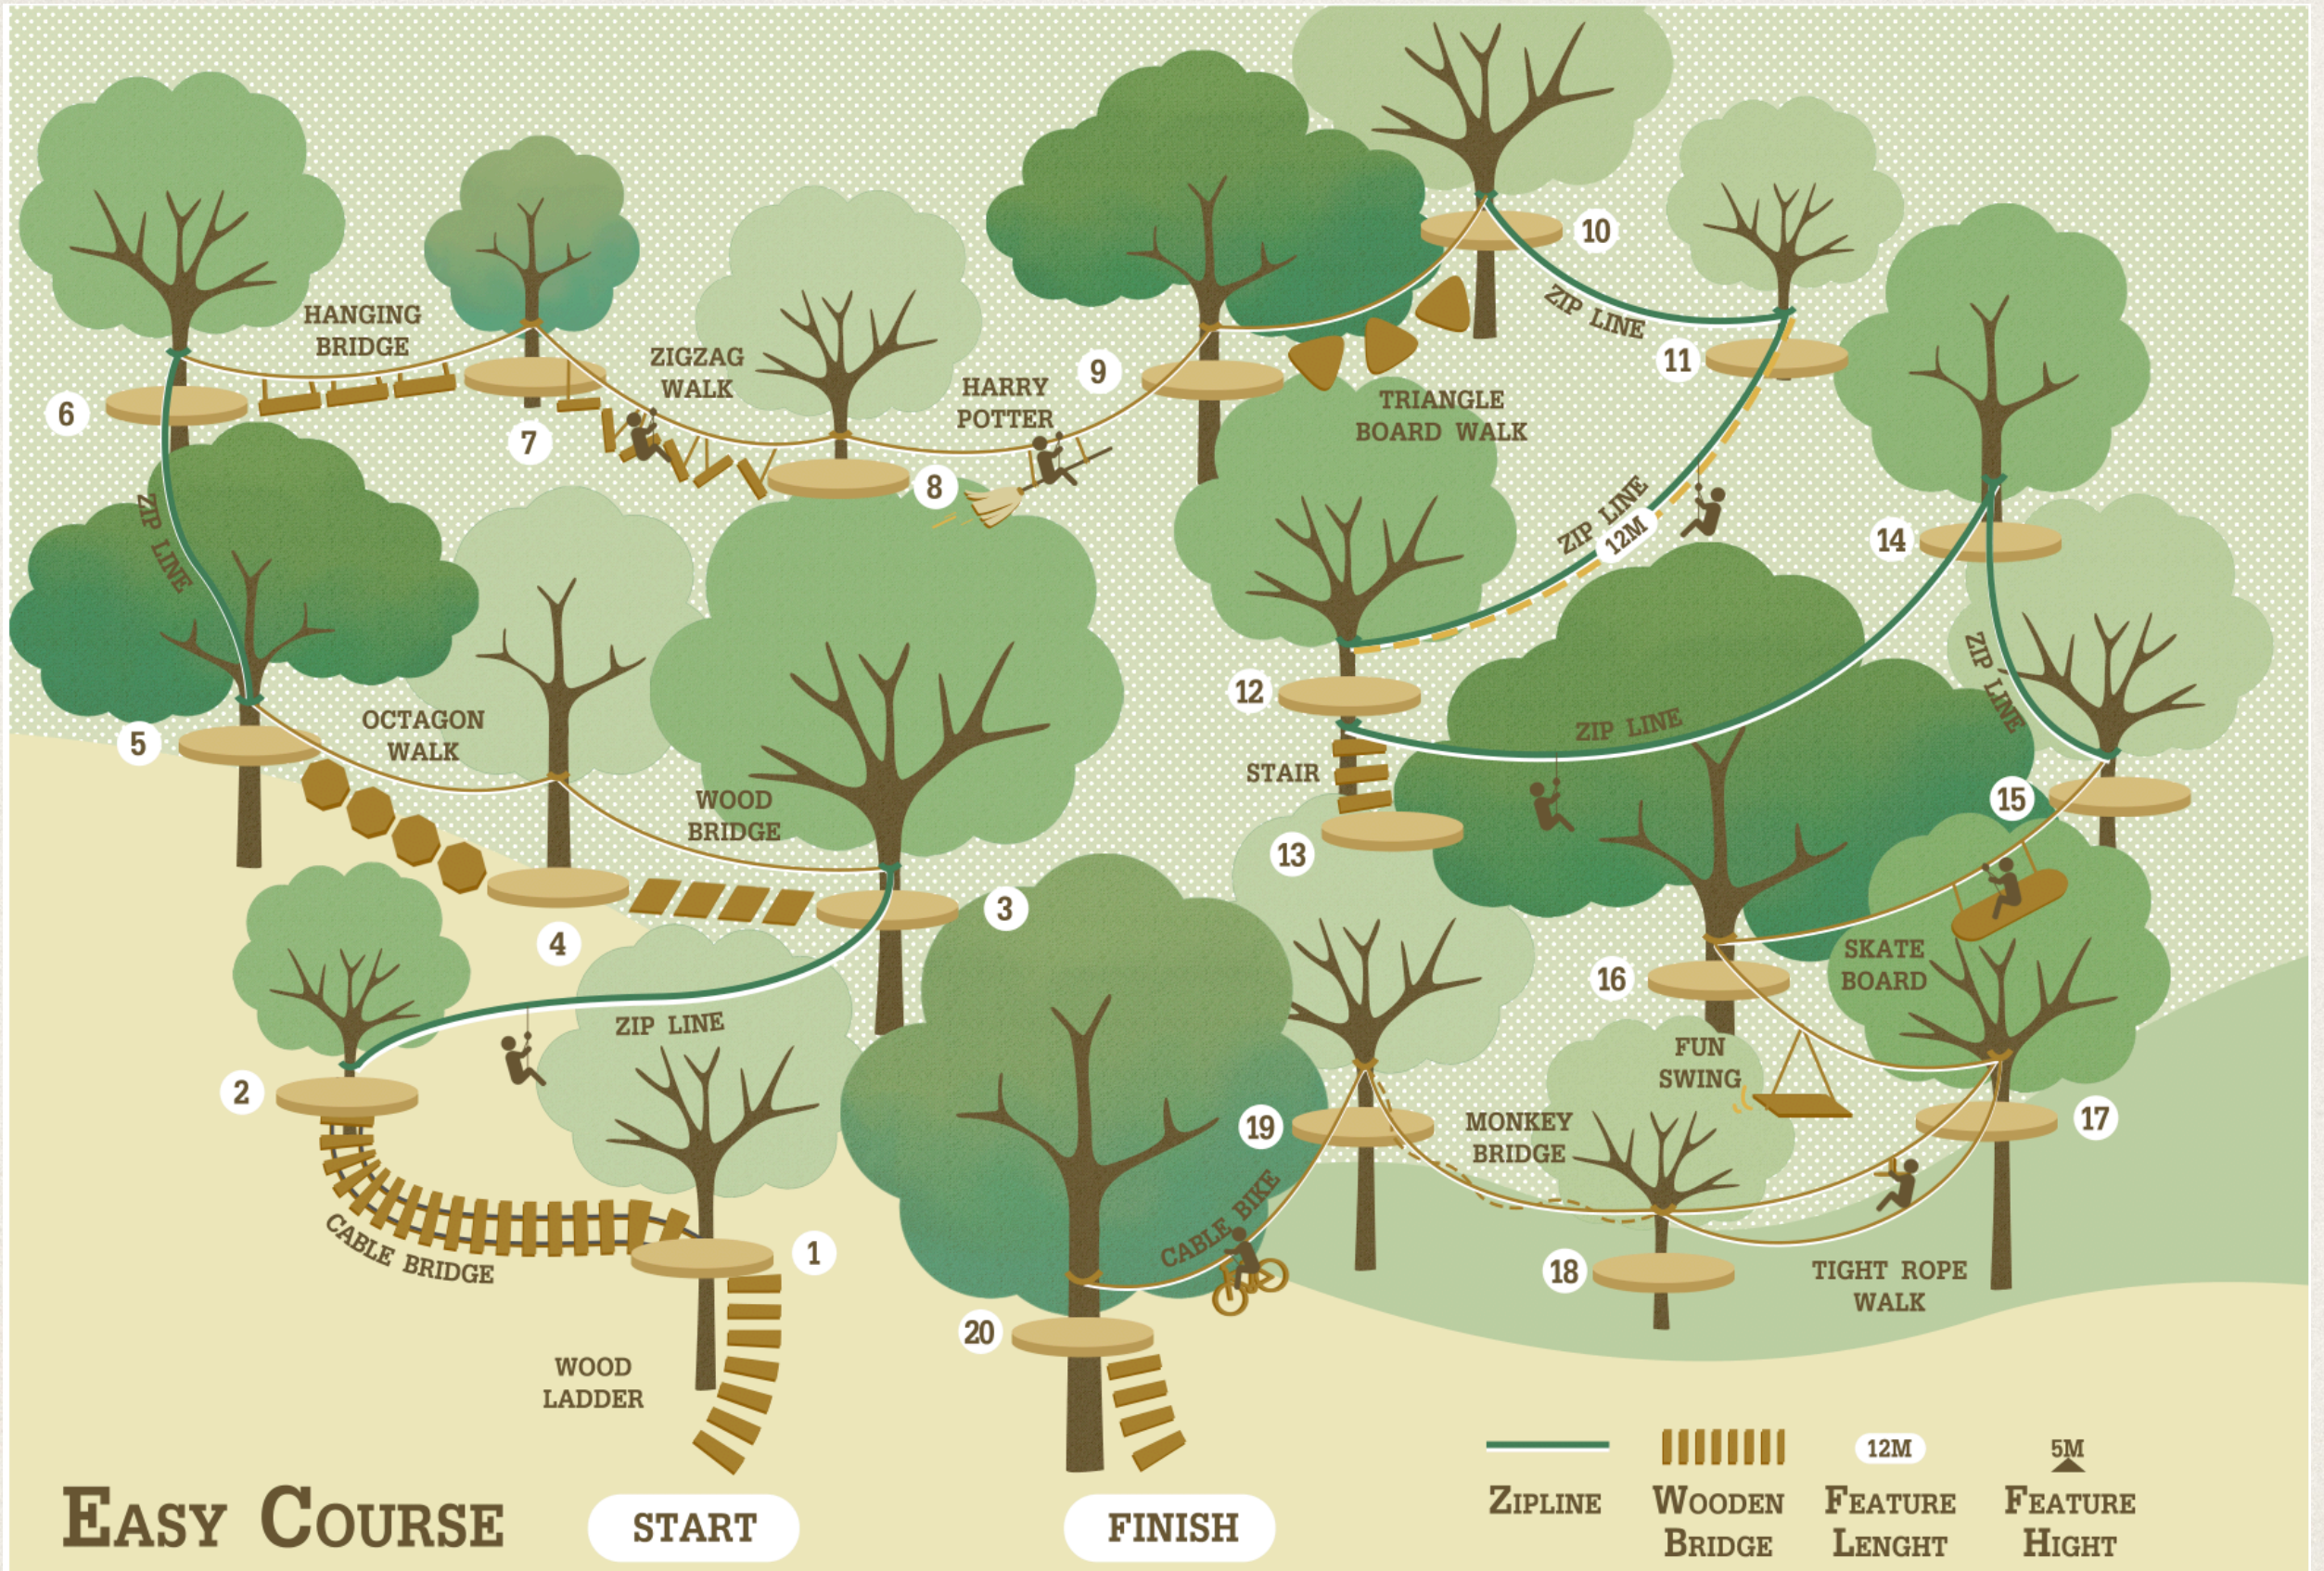

# Zip-line Adventure

- ❖ Program A : Easy course with enjoyable 20 games of Zip-line, suited for starter and family with kids.

: approx. 45 mins

: min. 100 cm.

: 4 years above

\*\*remark: kids must be accompanied by parent while playing.

# Zip-line Adventure

---

- ❖ Program B : Extreme course, a higher, longer and more challenges. In total of 31 games with longest double Zip-line and highest games of 18 meters height.

: approx. 45 mins. To 1 hour

# EXTREME COURSE

**FINISH**      **START**

			
ZIPLINE	ROOP BRIDGE	FEATURE LENGHT	FEATURE HIGHT

# Zip-line Adventure

---

- ❖ Program C : Full course , Enjoy an extreme adventure of total 51 games of easy and extreme courses.

: approx. 1.5 to 2 hours

: feature height of  
18 meters